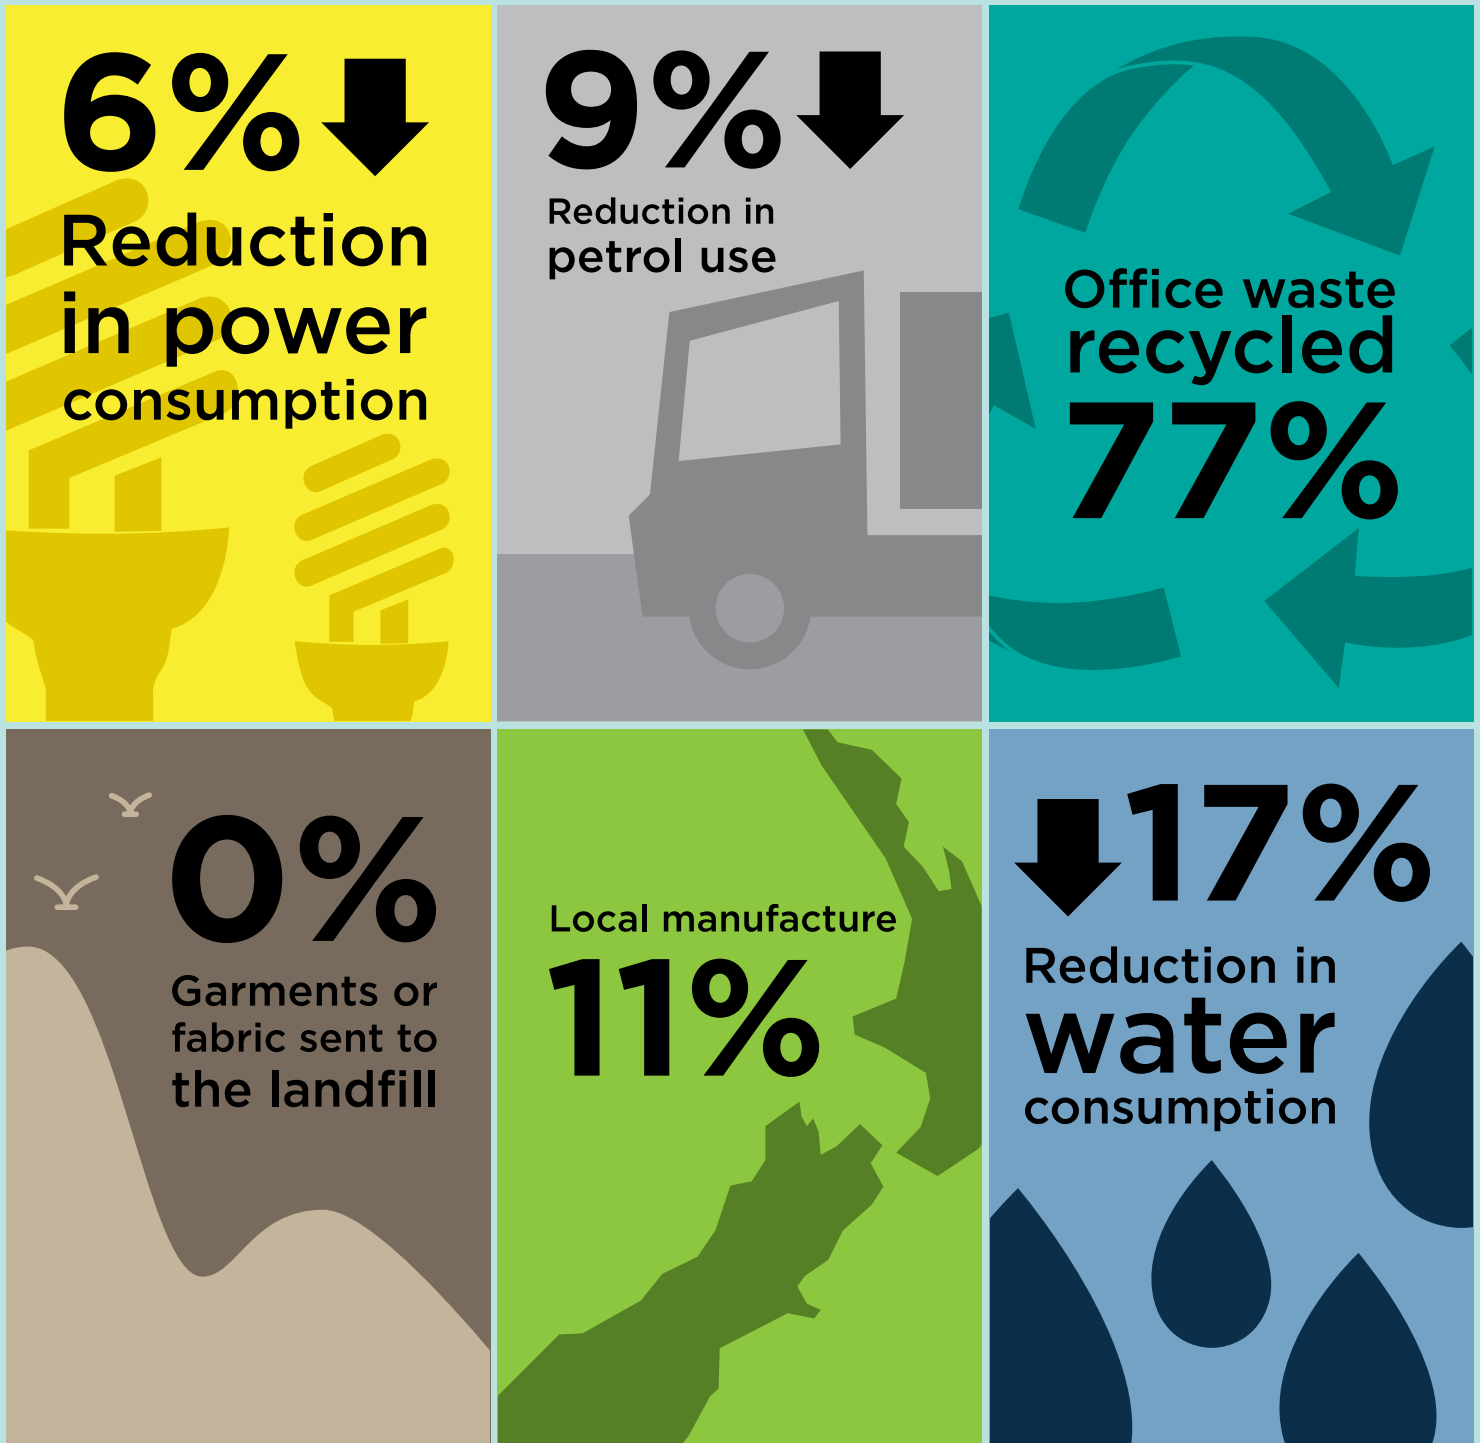

Environmental Impact Report 2020

DONATION RECIPIENT ORGANISATIONS

Caring Families Family Fun Day
Mt Victoria Rotary Children's Xmas Party
Dress For Success
Massey Student Design Award
Lions Children's Christmas Party
SME Special Children's Xmas Party
Autism New Zealand